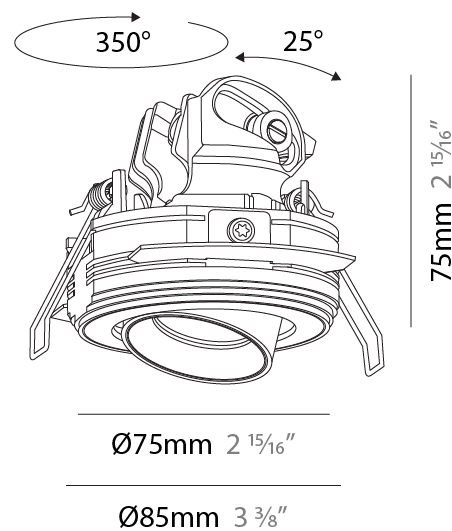

PHYSICAL

Shape: Round
Diameter (mm): 75
Diameter (in): 2 15/16
Height (mm): 75
Height (in): 2 15/16
Ceiling Thickness (mm): 10 / 12 / 15
Ceiling Thickness (in): 3/8 or 1/2 or 9/16
Min. Recessing Depth (mm): 85
Min. Recessing Depth (in): 3 3/8
Light Distribution: Downlight
Fixture Finish: SSR / BKV / CWI / CRY / HAB / UFT / ITA / RUA / FTG / MYG / LOD / PUS / FRO / FUP / KIA / POP / BLS / SPG / MEY / GOH / GUM / CHC / COM / ABZ / JAG / OBR / MOS / ROR
Fixture Material: Aluminum
Cut-out Measurements: D. 86mm / 3 3/8"
Upon Request: Unique Sizes Unique Ceiling Thickness

ELECTRICAL

Lamp Type: LED (Zhaga Standard)
Input Wattage (W): 11
Total Output Wattage (W): 10
Dimming: Tri-Mode (Non-Dimming and Phase Dimming (120Vac only) and 0-10V Dimming)
Driver Included: No
Driver Location: Recessed Housing
Driver Type: Constant Current - 120Vac
Driver Class: Class 2
Housing: See components
Input Voltage (V): 120 - 277
Constant Current (MA): 500

LED

Number of LEDs: 1
Color Temperature (°K): 2700 / 3000 / 3500 / 4000
Max. Delivered Lumen (lm): 821 / 860 / 892 / 911
Nominal Lumen (lm): 1141 / 1194 / 1238 / 1266
CRI: >90 CRI
Lamp Life (hrs): 50000

OPTICAL

Reflector: 22 / 38 / 48
Adjustability: Rotational 350° / Tilt 25°
Upon Request: Special Beam Angles

RATINGS AND CERTIFICATIONS

Certified By: Certified for North American Standards
IP rating: IP40